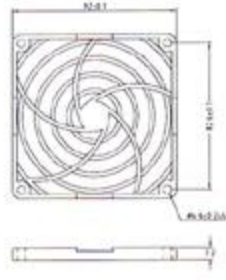

METAL FINGER GUARD

6G-40 for 40mm fan

6G-50 for 50mm fan

6G-60 for 60mm fan

6G-5E for 172mm fan

6G-92 for 92mm fan

6G-3E for 80mm fan

6G-4E for 120mm fan

PLASTIC GUARD

6G-60P for 60mm fan

6G-80P for 80mm fan

6G-92P for 92mm fan

6G-120P for 120mm fan