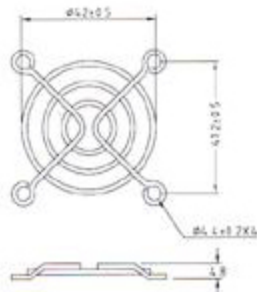

METAL FINGER GUARD

6G-40 for 40mm fan

6G-50 for 50mm fan

6G-60 for 60mm fan

6G-5E for 172mm fan

6G-92 for 92mm fan

6G-3E for 80mm fan

6G-4E for 120mm fan

PLASTIC GUARD

6G-60P for 60mm fan

6G-80P for 80mm fan

6G-92P for 92mm fan

6G-120P for 120mm fan