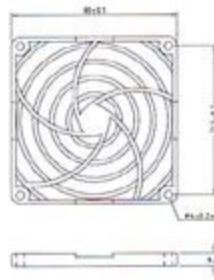

METAL FINGER GUARD

6G-40 for 40mm fan

6G-50 for 50mm fan

6G-60 for 60mm fan

6G-5E for 172mm fan

6G-92 for 92mm fan

6G-3E for 80mm fan

6G-4E for 120mm fan

PLASTIC GUARD

6G-60P for 60mm fan

6G-80P for 80mm fan

6G-92P for 92mm fan

6G-120P for 120mm fan