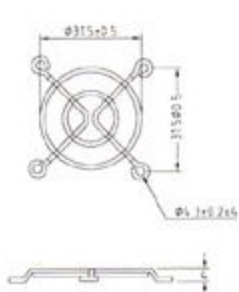

METAL FINGER GUARD

6G-40 for 40mm fan

6G-50 for 50mm fan

6G-60 for 60mm fan

6G-5E for 172mm fan

6G-92 for 92mm fan

6G-3E for 80mm fan

6G-4E for 120mm fan

PLASTIC GUARD

6G-60P for 60mm fan

6G-80P for 80mm fan

6G-92P for 92mm fan

6G-120P for 120mm fan