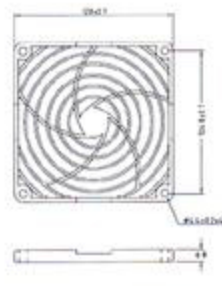

PLASTIC GUARD

6G-60P for 60mm fan

6G-80P for 80mm fan

6G-92P for 92mm fan

6G-120P for 120mm fan