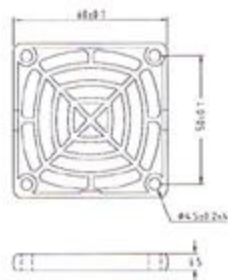

METAL FINGER GUARD

6G-40 for 40mm fan

6G-50 for 50mm fan

6G-60 for 60mm fan

6G-5E for 172mm fan

6G-92 for 92mm fan

6G-3E for 80mm fan

6G-4E for 120mm fan

PLASTIC GUARD

6G-60P for 60mm fan

6G-80P for 80mm fan

6G-92P for 92mm fan

6G-120P for 120mm fan