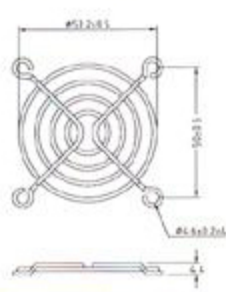

METAL FINGER GUARD

6G-40 for 40mm fan

6G-50 for 50mm fan

6G-60 for 60mm fan

6G-5E for 172mm fan

6G-92 for 92mm fan

6G-3E for 80mm fan

6G-4E for 120mm fan

PLASTIC GUARD

6G-60P for 60mm fan

6G-80P for 80mm fan

6G-92P for 92mm fan

6G-120P for 120mm fan